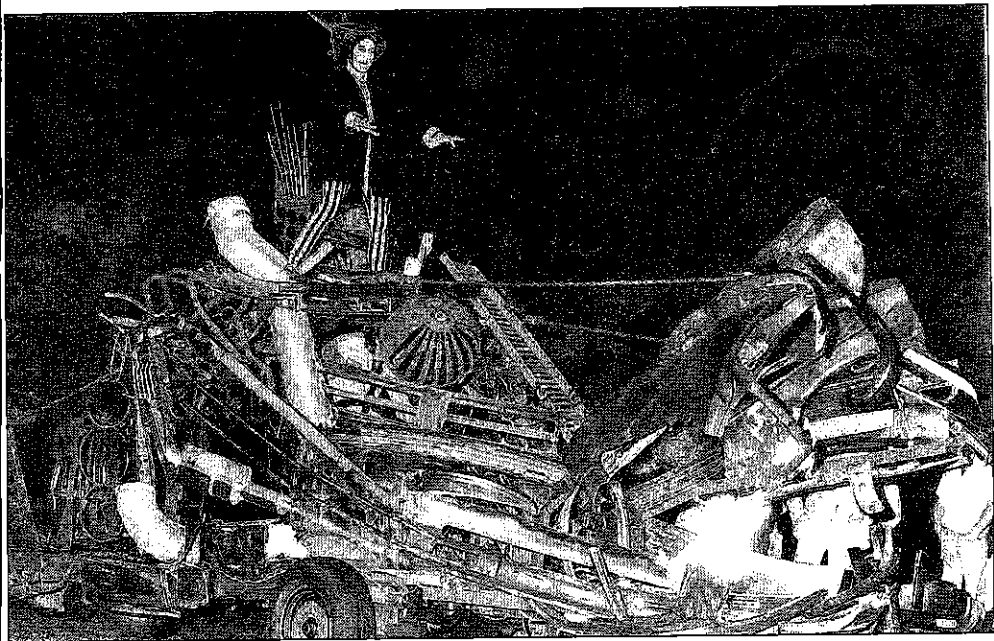

Mystery archive brings plays to life

LOOKING BACK: Mary Lewery as Lucifer in the 1987 production of the Chester Mystery Plays. Photo and design by Tony Lewery.

MRS Noah's gossips enjoyed a singalong in the pub last weekend, while three Kings brought some gravitas to the Chester Mystery Play rehearsals!

Meanwhile God was caught on camera, hard at work in his workshop, creating the Earth and everything that lives on it.

But rehearsals are just the tip of the mystery play iceberg.

Alongside the production this year, there will be an exhibition of mystery play material from 1951 onwards.