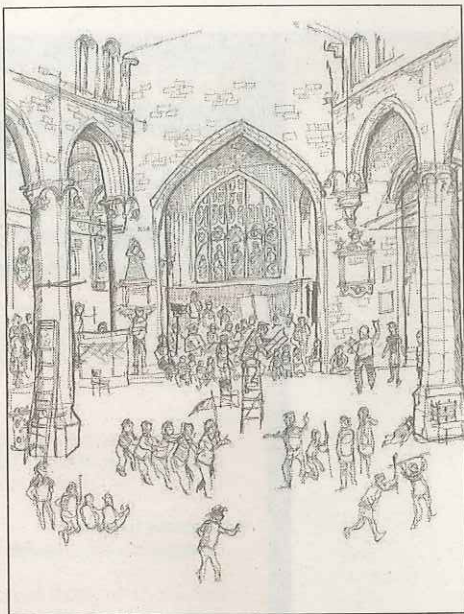

It was also the end to another very busy week.

The production team, together with lighting and sound technicians and set builders, worked day and night in the cathedral nave, getting everything in for Monday when the full performance company started to work on set. Their efforts were watched closely by visitors who got slightly more than they expected from their tour round.

Meanwhile, the musicians had a session on Friday evening to test out sound levels. It's the first time we've had so many musicians playing live so it was a really useful practise for both them and the 'noise boys'!

Then, on Saturday, Jesus and the thieves were 'crucified' on set to try out the crosses, film was projected onto the amazing 'floating' screens and company members had tours of the set to familiarise themselves with entrances and exits. It's a complex construction with different levels and all sorts of hidden spaces, so it's incredibly important that everyone knows it well if only for health and safety reasons. The

QUICK DRAW: A drawing from rehearsals for the Chester Mystery Plays at St Mary's Centre by Handbridge artist Dai Owen.

set, designed by Judith Croft and built by Set-Free Projects, is magnificent and sits perfectly in the grandeur and glory of the nave.